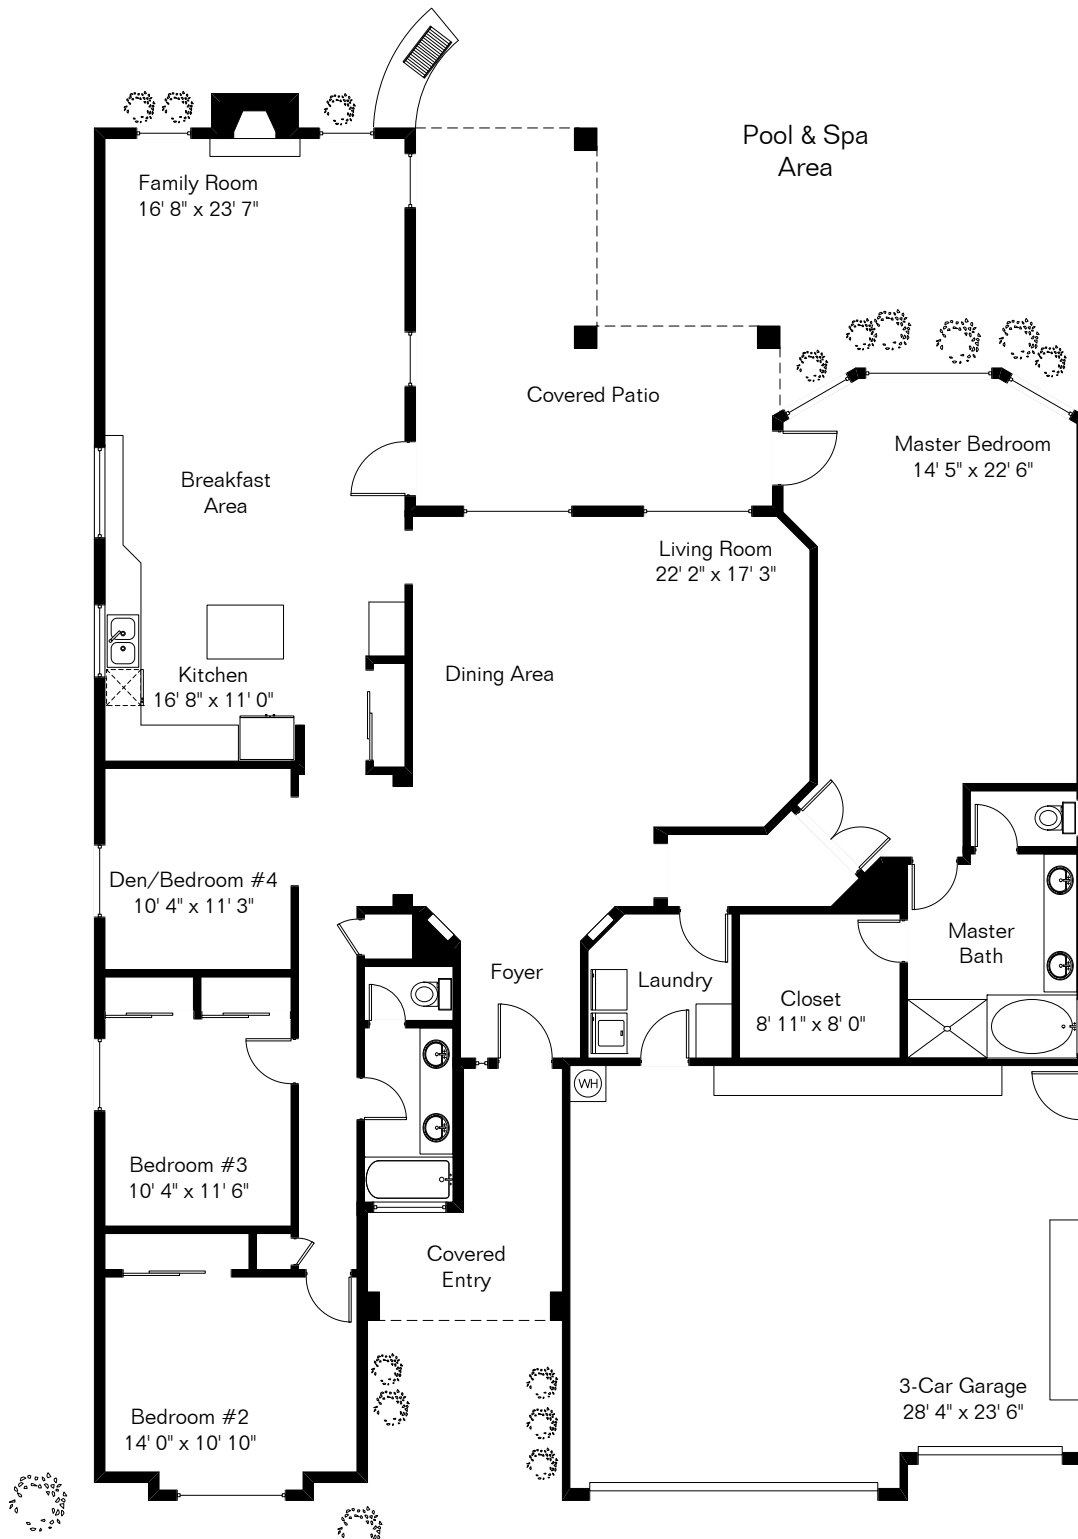

The square footages and room size information are deemed to be reliable but are not guaranteed and should be independently verified.

7662 E Camino Amistoso

Site Visit March 2017

0 ft. 6 ft. 10 ft. 20 ft.

Copyright 2017 Floor Plans First! LLC
All Rights Reserved.

Living Area 2,616 Sq Ft
Garage 685 Sq Ft

www.FloorPlansFirst.com

Toll Free (877) 887-1500
Voice (520) 881-1500
Fax (520) 791-7701

Floor Plans First!
See the Floor Plan First!